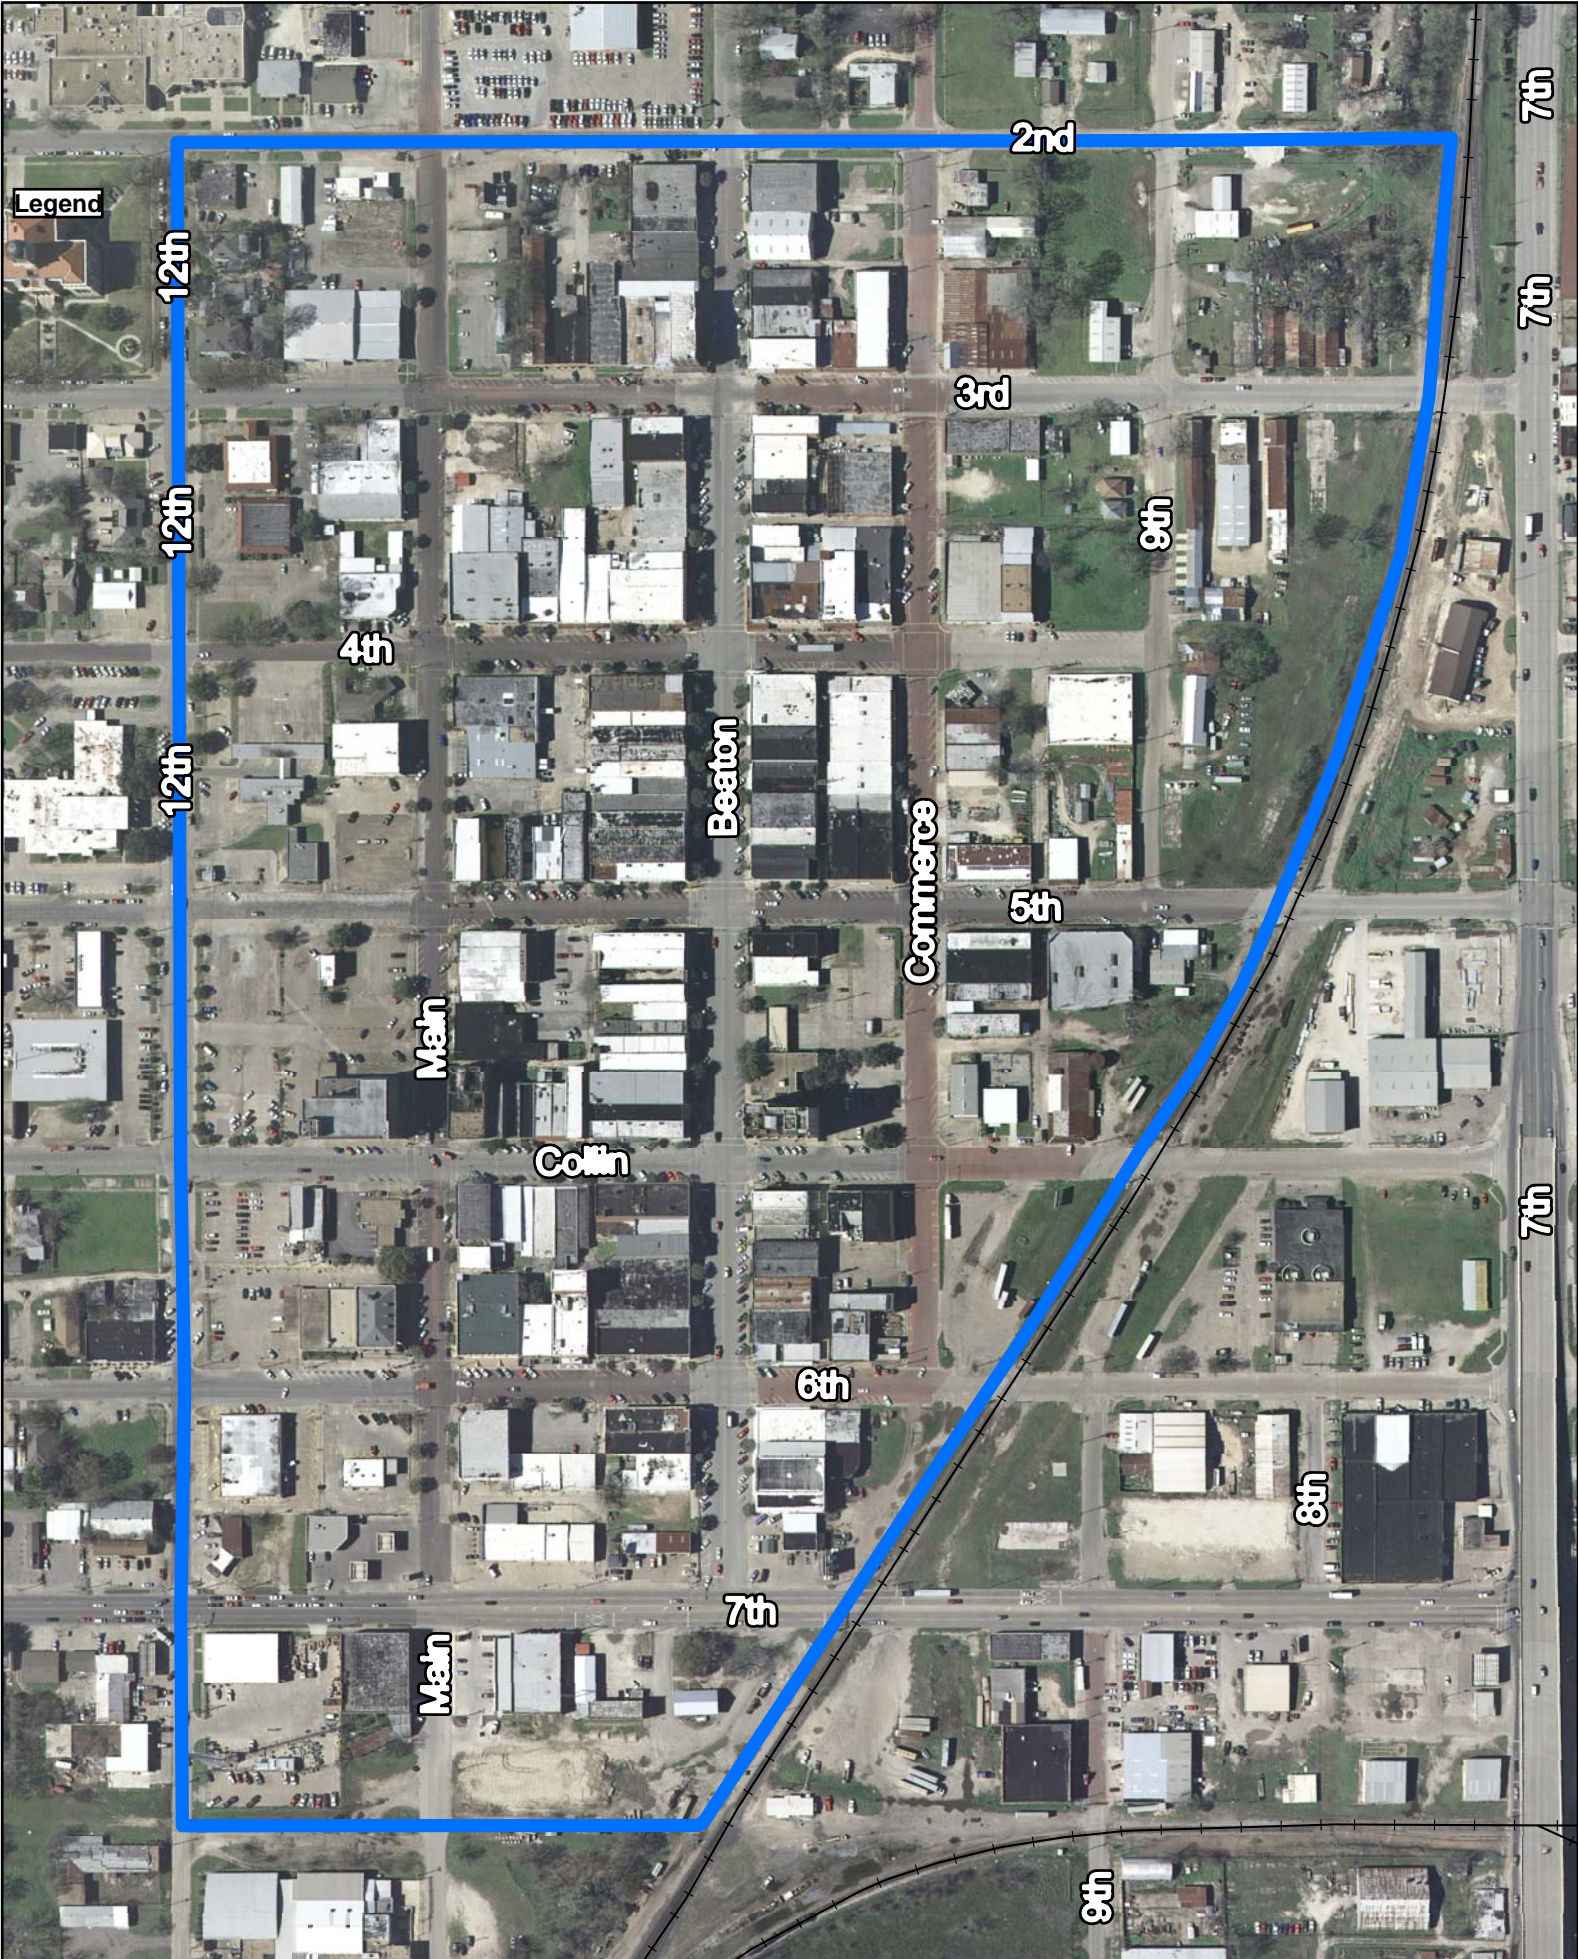

# Historic Main Street District Approximately .13 SQ Miles

Legend