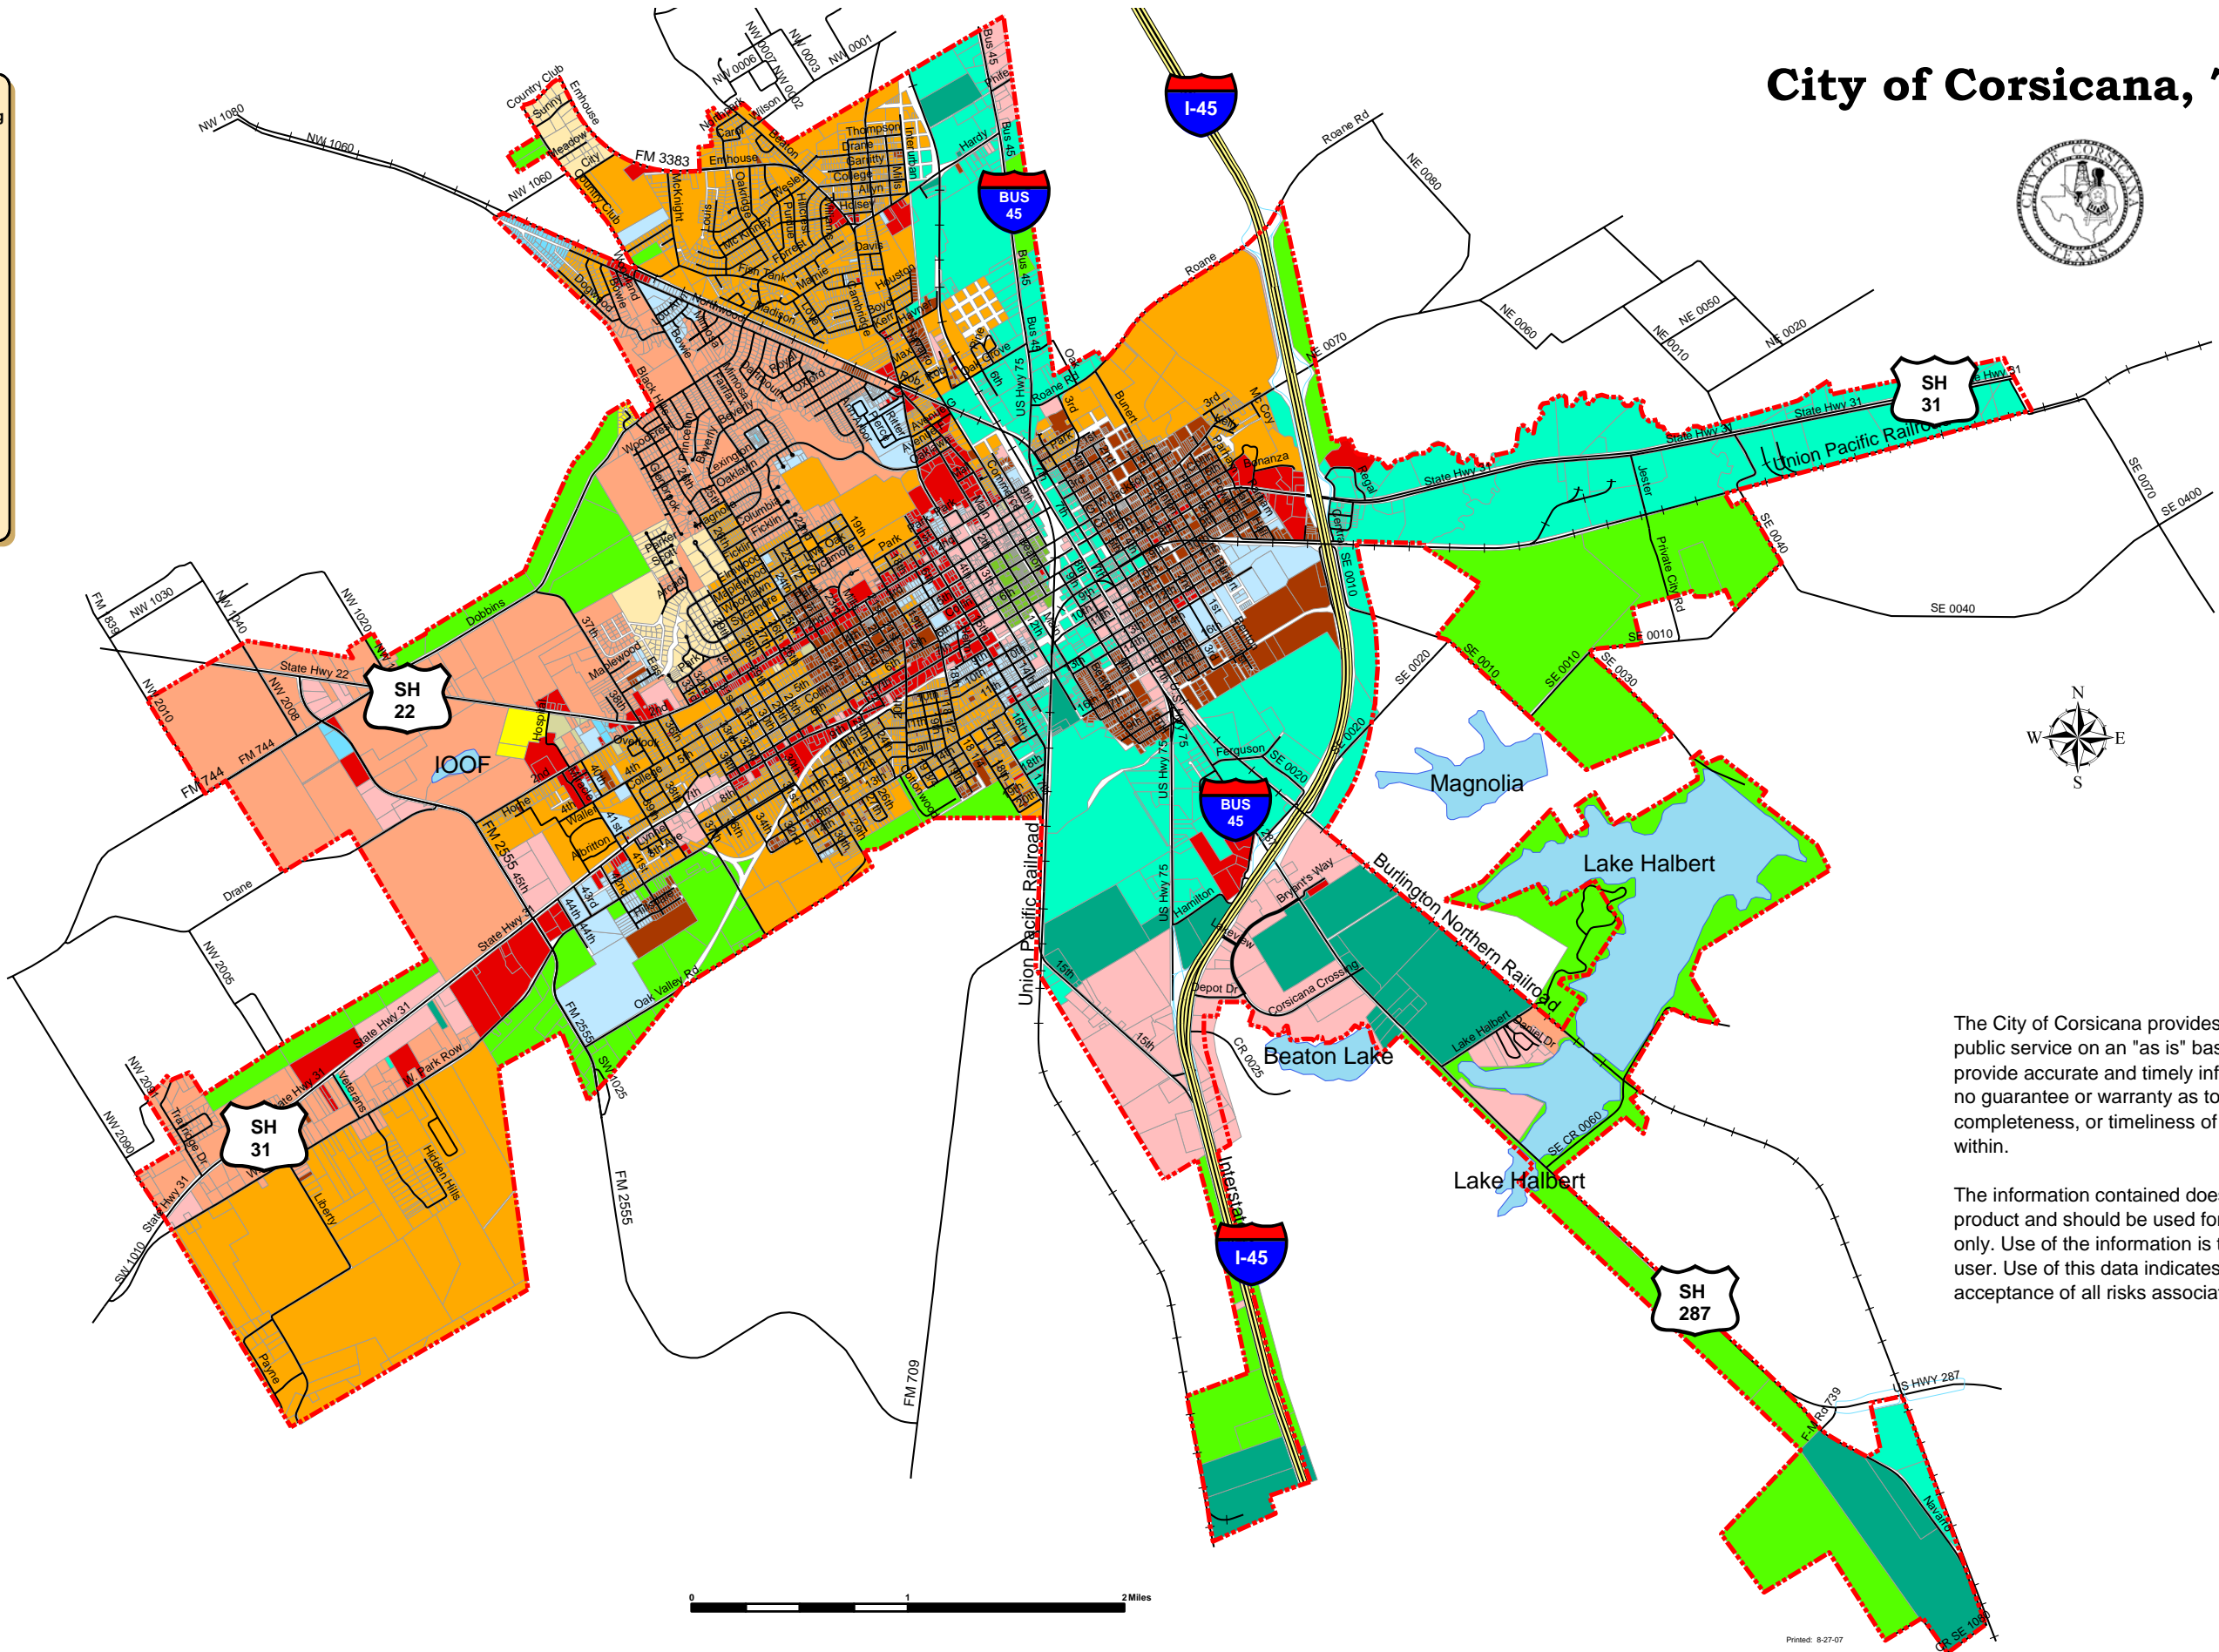

City of Corsicana, Texas

Legend
Parcel Zoning

Zone	Color
2-F	Light Green
A	Light Blue
C	Light Yellow
CA	Light Green
GR	Red
I-1	Cyan
I-2	Light Blue
MF-1	Light Blue
MF-2	Light Blue
NS	Light Green
O	Light Green
P	Light Green
PD	Light Green
R-1	Light Green
R-2	Light Green
R-3	Light Green
R-4	Light Green
S	Light Green

The City of Corsicana provides map information as a public service on an "as is" basis. While we strive to provide accurate and timely information, the City makes no guarantee or warranty as to the accuracy, completeness, or timeliness of the information contained within.

The information contained does not represent a survey product and should be used for informational purposes only. Use of the information is the sole responsibility of the user. Use of this data indicates a user's unconditional acceptance of all risks associated with its use.